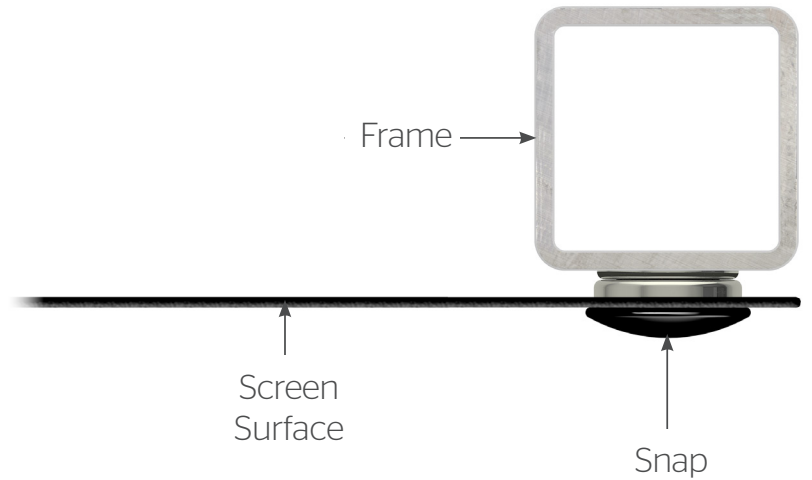

# Perm-Wall

The Perm-Wall is a value screen that features a surface that snaps directly to the outside of the frame. The screen can be mounted directly to the wall. The Perm-Wall does not include mounting brackets. See the Da-Snap for this feature.

Half Angle: 50° Gain: 1.1

**Dual Vision**

Half Angle: 65° Gain: 0.9

**Da-Tex**

Half Angle: 30° Gain: 1.3

Product images

A Milestone AV Technologies Brand

3100 North Detroit Street  
Warsaw, Indiana 46582  
P: 574.267.8101 or 800.622.3737  
F: 574.267.7804 or 877.325.4832  
E: info@da-lite.com  
www.da-lite.com