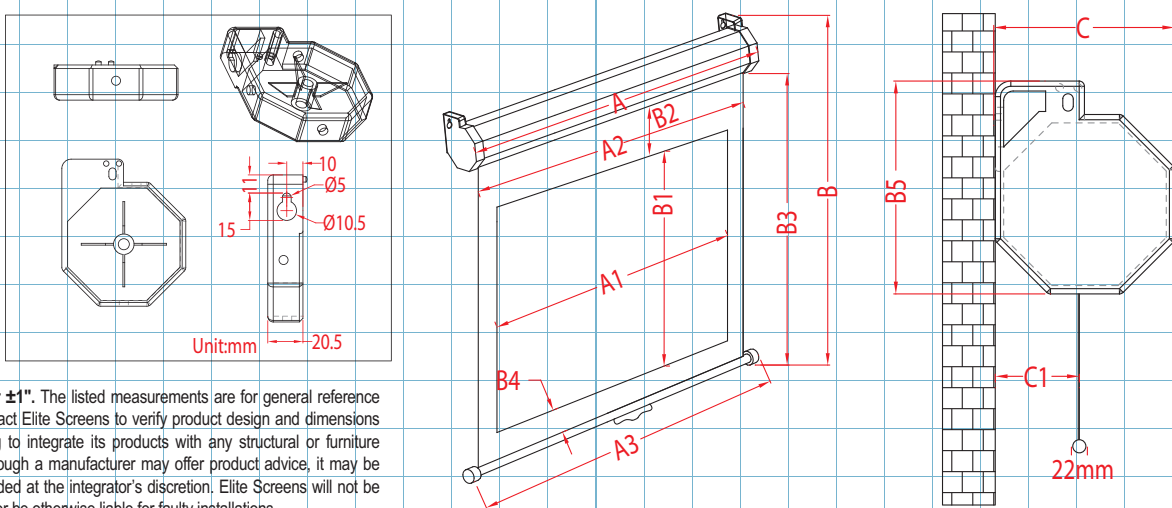

Unit: mm

Note: Data Error ±1". The listed measurements are for general reference only. Please contact Elite Screens to verify product design and dimensions before attempting to integrate its products with any structural or furniture modification. Although a manufacturer may offer product advice, it may be taken or disregarded at the integrator's discretion. Elite Screens will not be held responsible or be otherwise liable for faulty installations.